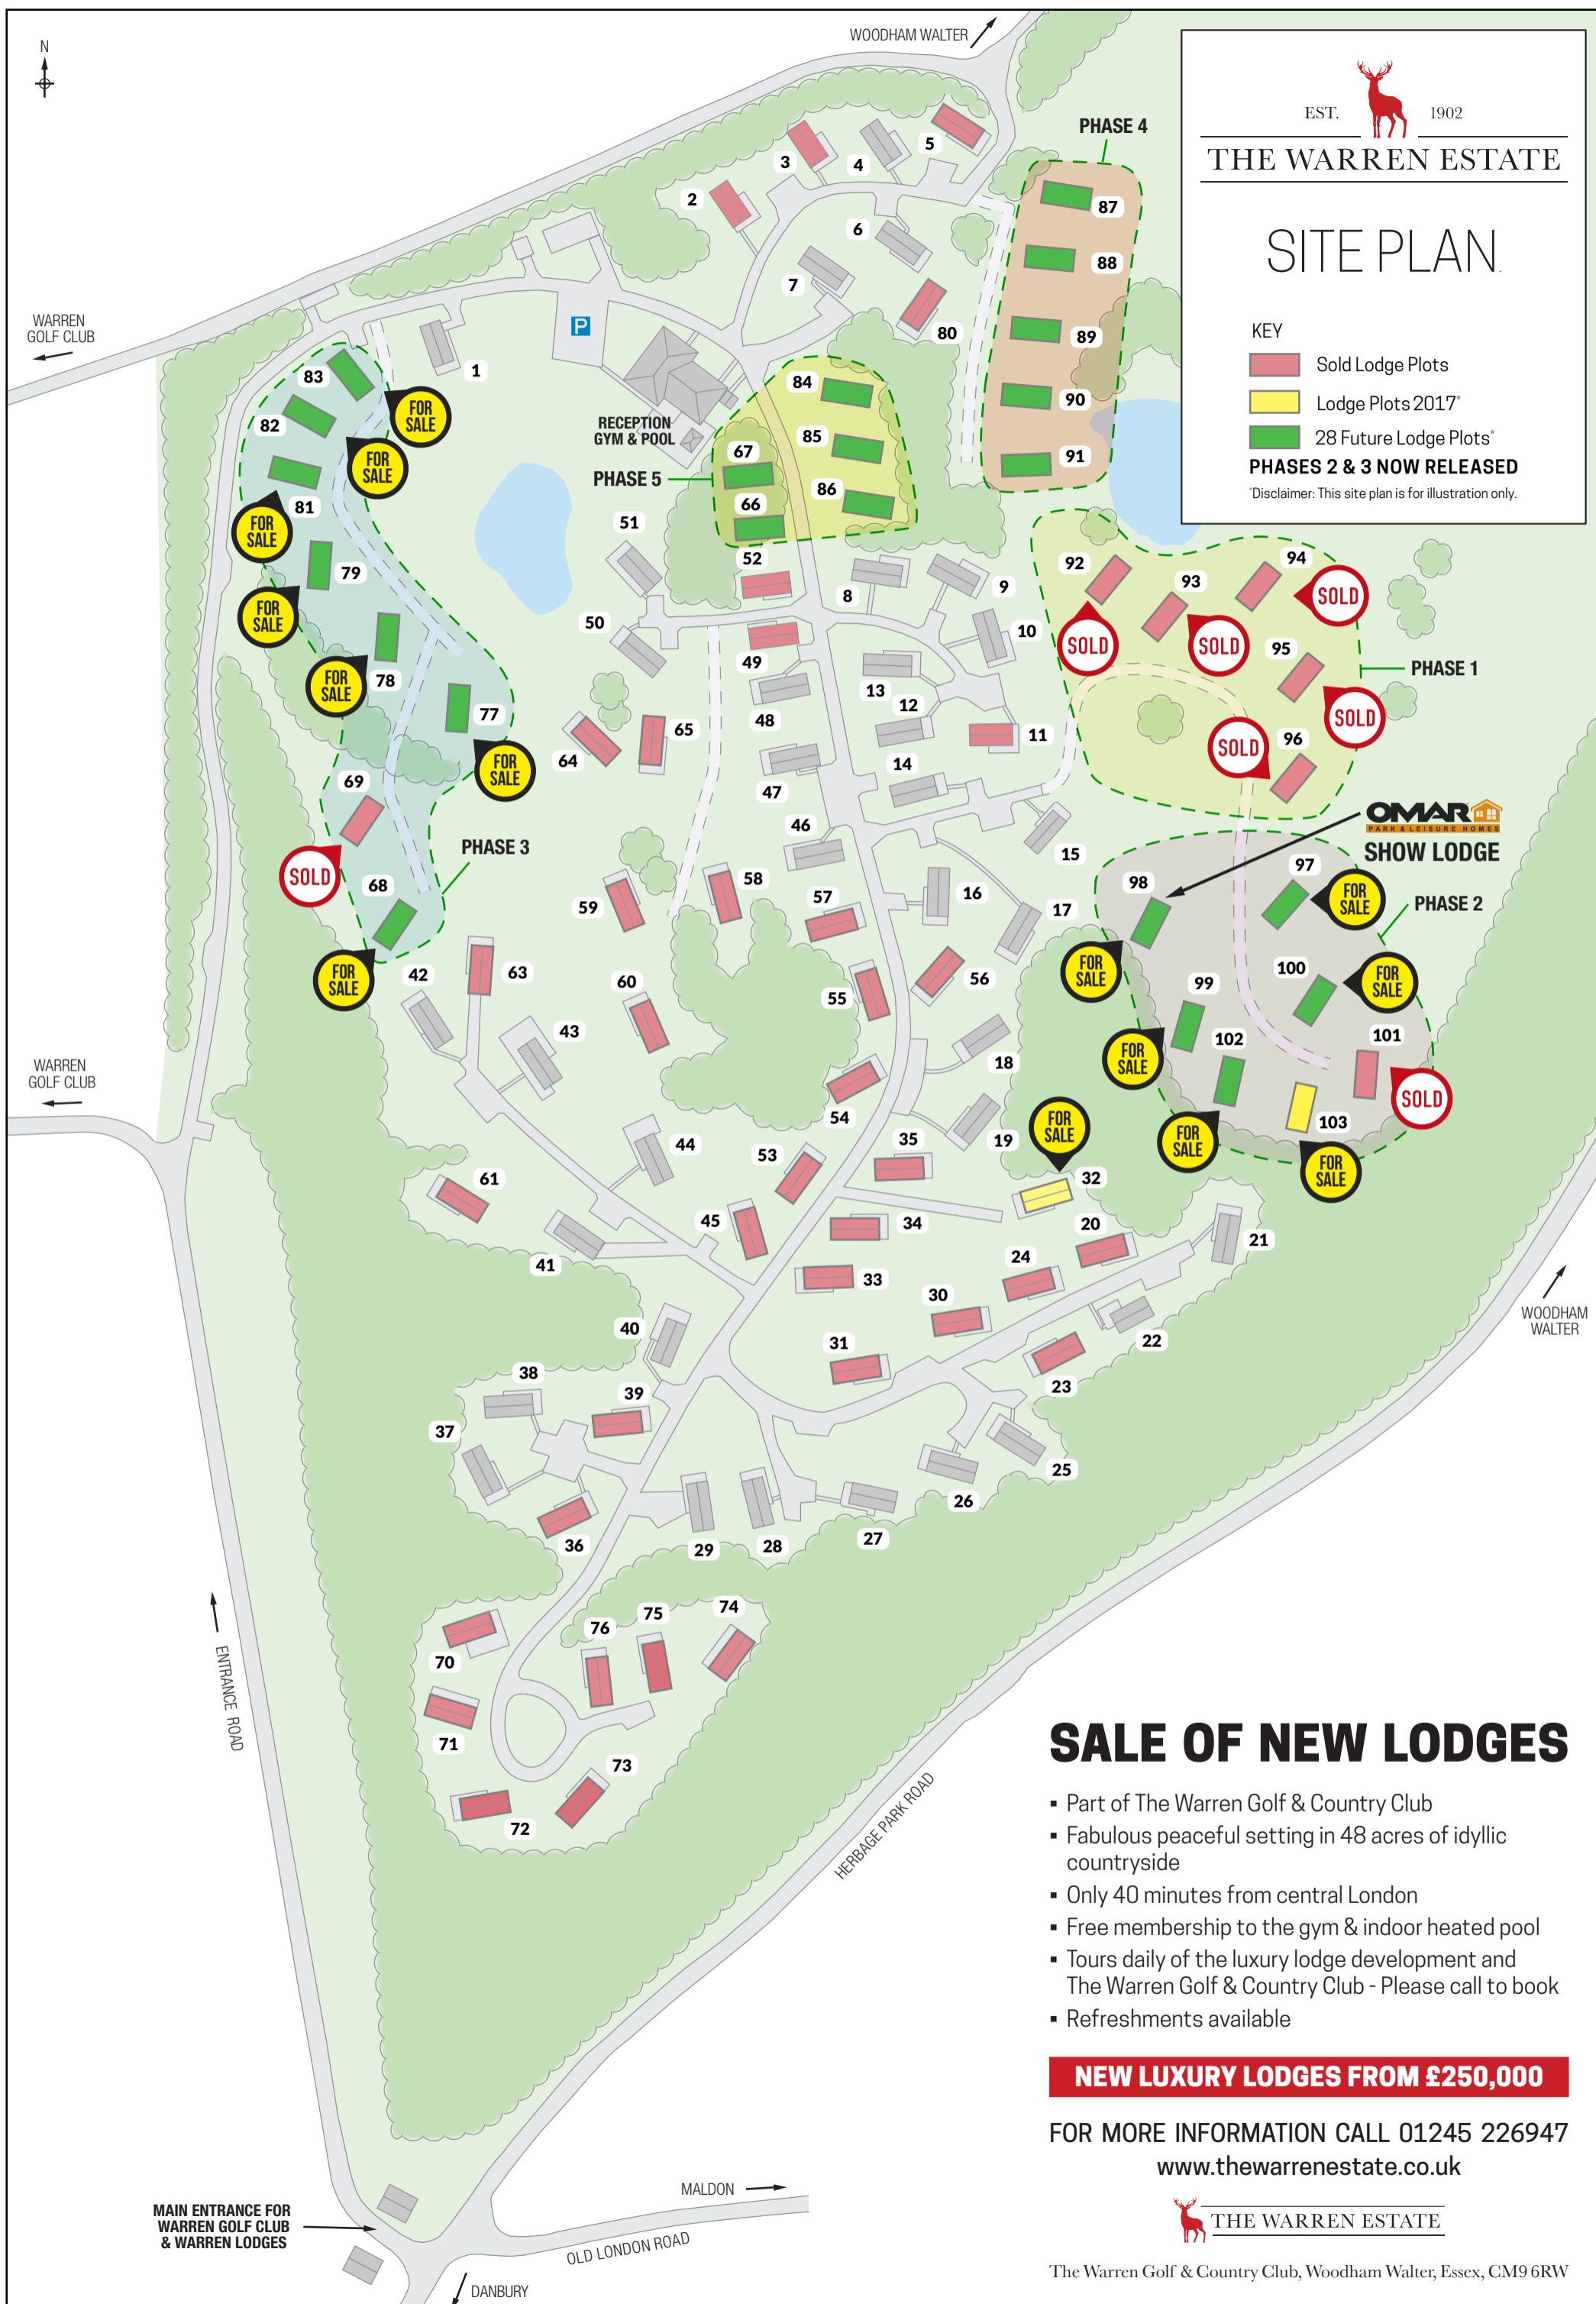

WOODHAM WALTER

EST. 1902

THE WARREN ESTATE

SITE PLAN

KEY

 Sold Lodge Plots

 Lodge Plots 2017*

 28 Future Lodge Plots*

PHASES 2 & 3 NOW RELEASED

*Disclaimer: This site plan is for illustration only.

SALE OF NEW LODGES

- Part of The Warren Golf & Country Club
- Fabulous peaceful setting in 48 acres of idyllic countryside
- Only 40 minutes from central London
- Free membership to the gym & indoor heated pool
- Tours daily of the luxury lodge development and The Warren Golf & Country Club - Please call to book
- Refreshments available

ENTRANCE ROAD

MAIN ENTRANCE FOR WARREN GOLF CLUB & WARREN LODGES

MALDON

OLD LONDON ROAD

DANBURY

WOODHAM WALTER

OMAR PARK & LEISURE HOMES
SHOW LODGE

RECEPTION GYM & POOL

PHASE 5

PHASE 4

PHASE 1

PHASE 2

PHASE 3